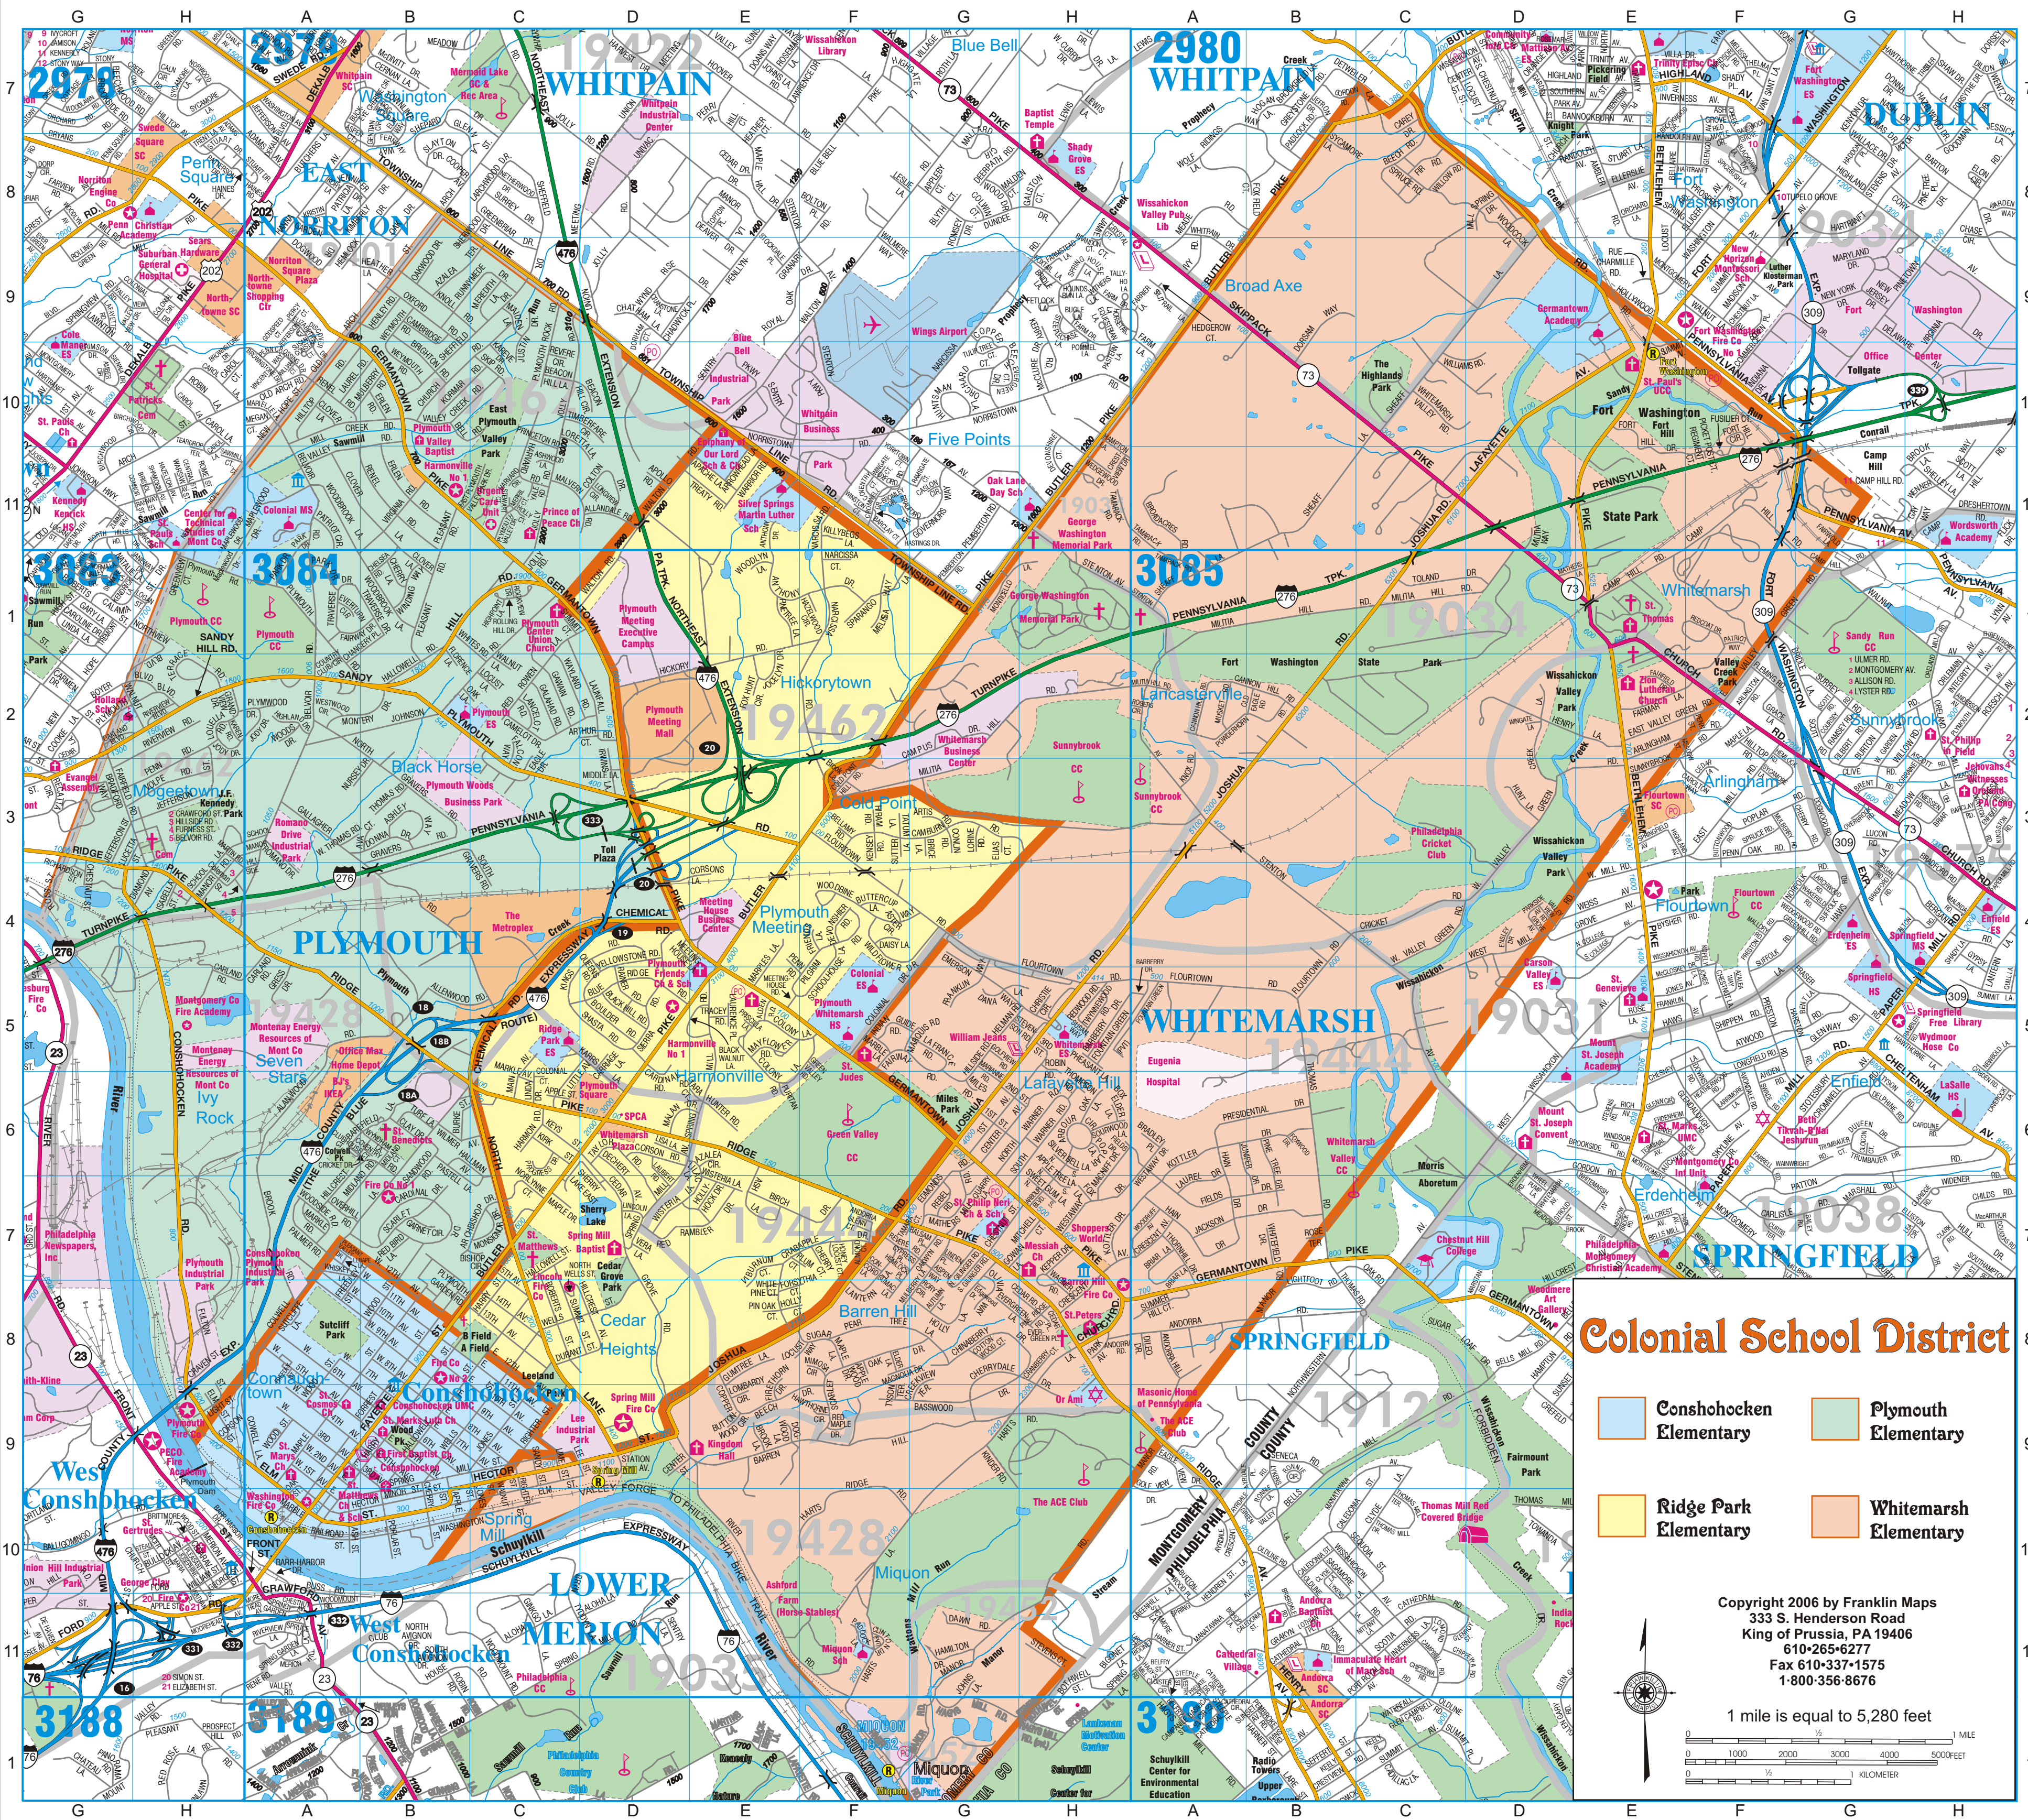

Colonial School District

Colonial School District

- Conshohocken Elementary
- Plymouth Elementary
- Ridge Park Elementary
- Whitmarsh Elementary

Copyright 2006 by Franklin Maps
 333 S. Henderson Road
 King of Prussia, PA 19406
 610-265-6277
 Fax 610-337-1575
 1-800-356-8676